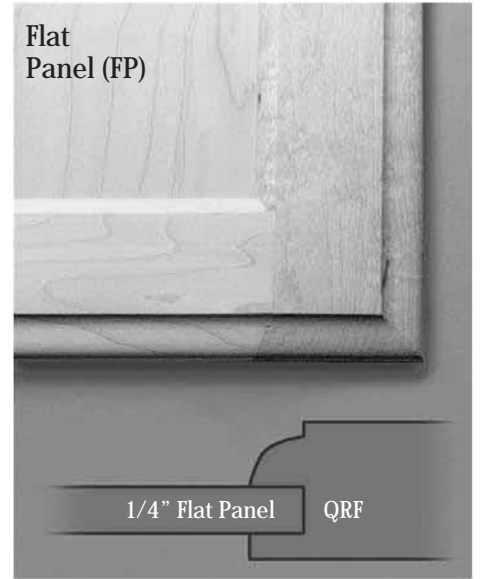

Panel and Edge Options

Quarter Round Frame (QRF)

Shaker Frame (SKF)

Lip Edges Requires 1/2" Add-on to Opening Size

Overlay Edges Use 1/2", 3/4" or 1" Add-on to Opening Size

Panel Groove Options

Finger Pull Edges Add-on varies according to Hinge used