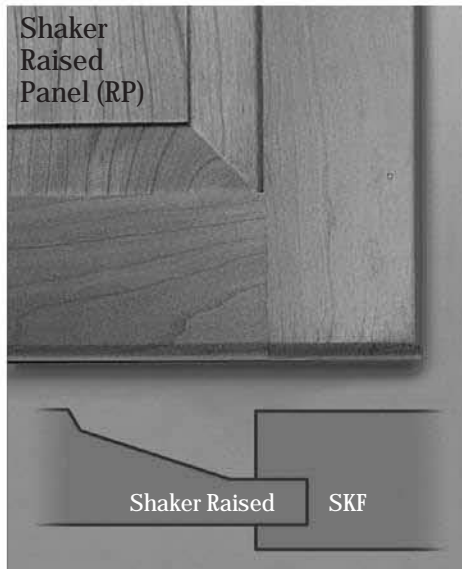

Slab Drawer Front
Red Oak

(QRF) FPDF Drawer Front
Flat Panel Hard Maple

(QRF) RPDF Drawer Front
Sloop Raise Cherry

(QRF) RP44 Colo. T&B 2P DCR
Sloop Raise Mahogany

(QRF) RP40 Colonial 3P Mull Bulkhead
Sloop Raise Red oak

Panel and Edge Options

Quarter Round Frame (QRF)

Shaker Frame (SKF)

Lip Edges Requires 1/2" Add-on to Opening Size

Overlay Edges Use 1/2", 3/4" or 1" Add-on to Opening Size

Panel Groove Options

Finger Pull Edges Add-on varies according to Hinge used