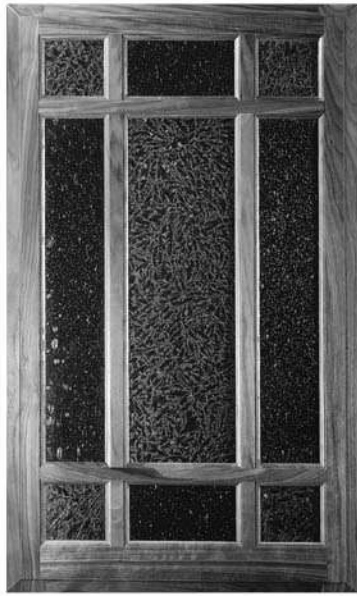

(QRF) PS20 Strt. 9P 3/4" C+M
Seedy & Glue Chip Walnut