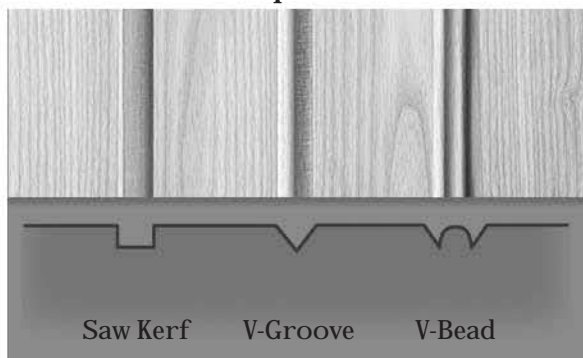

Panel and Edge Options

Quarter Round Frame (QRF)

Shaker Frame (SKF)

Lip Edges Requires 1/2" Add-on to Opening Size

Overlay Edges Use 1/2", 3/4" or 1" Add-on to Opening Size

Panel Groove Options

Finger Pull Edges Add-on varies according to Hinge used