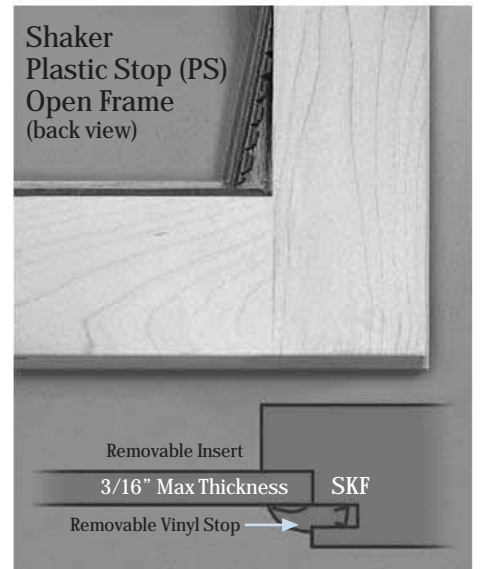

Panel and Edge Options

Quarter Round Frame (QRF)

Shaker Frame (SKF)

Lip Edges Requires 1/2" Add-on to Opening Size

Overlay Edges Use 1/2", 3/4" or 1" Add-on to Opening Size

Panel Groove Options

Finger Pull Edges Add-on varies according to Hinge used