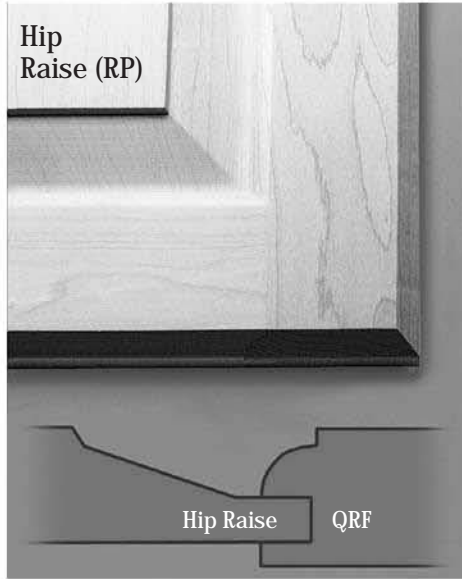

Panel and Edge Options

Quarter Round Frame (QRF)

Shaker Frame (SKF)

Lip Edges Requires 1/2" Add-on to Opening Size

Overlay Edges Use 1/2", 3/4" or 1" Add-on to Opening Size

Panel Groove Options

Finger Pull Edges Add-on varies according to Hinge used