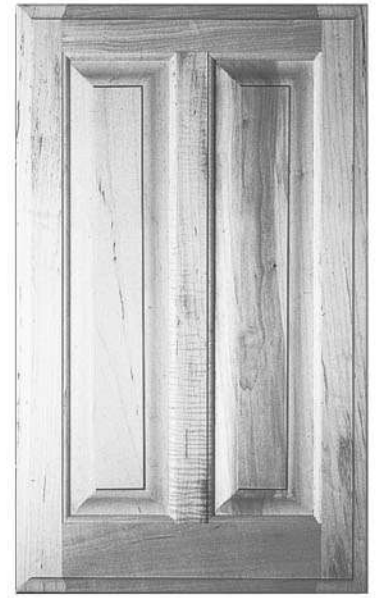

(QRF) RP20
Tulip Raise

Strt. 2P Mull
PG S/Maple