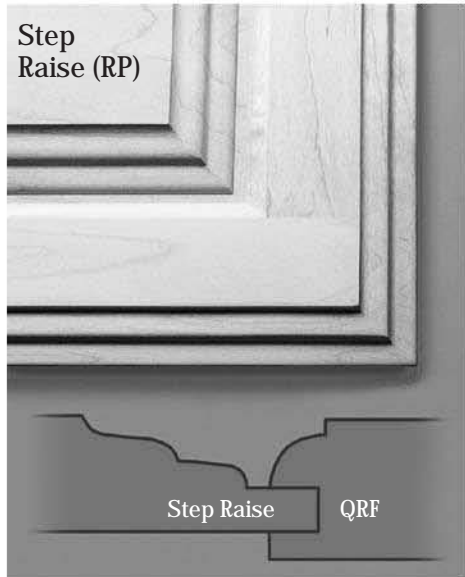

Panel and Edge Options

Quarter Round Frame (QRF)

Shaker Frame (SKF)

Lip Edges Requires 1/2" Add-on to Opening Size

Overlay Edges Use 1/2", 3/4" or 1" Add-on to Opening Size

Panel Groove Options

Finger Pull Edges Add-on varies according to Hinge used