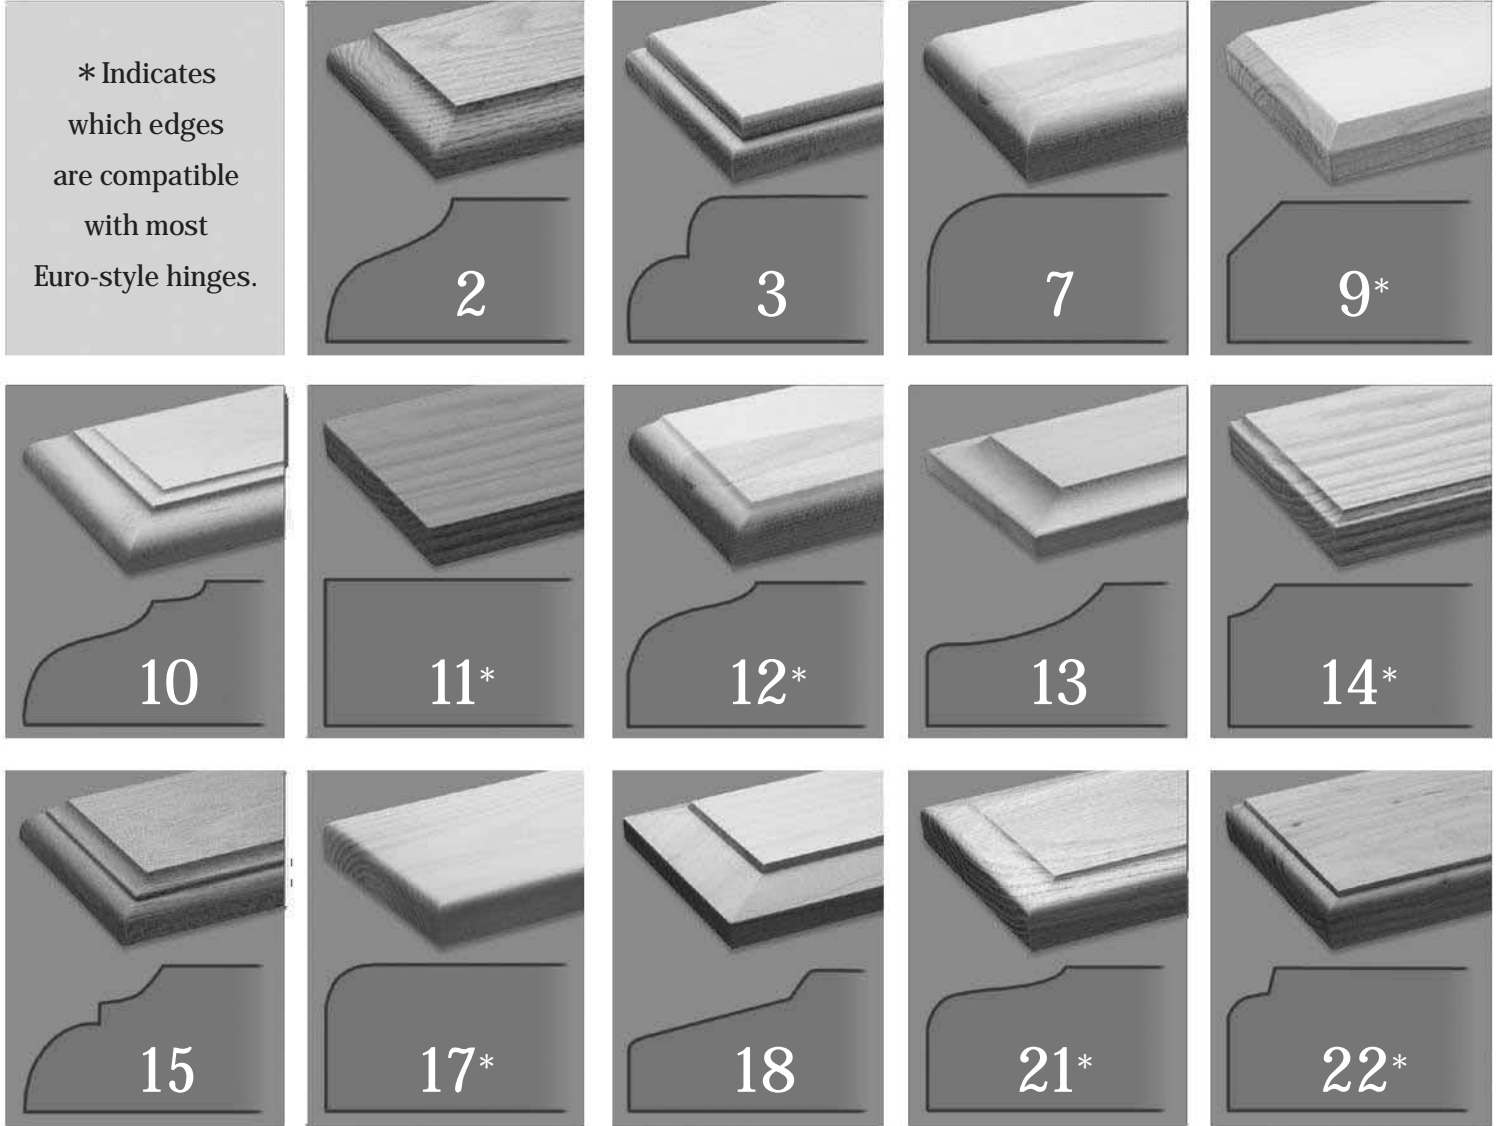

Panel and Edge Options

Quarter Round Frame (QRF)

Shaker Frame (SKF)

Lip Edges Requires 1/2" Add-on to Opening Size

Overlay Edges Use 1/2", 3/4" or 1" Add-on to Opening Size

Panel Groove Options

Finger Pull Edges Add-on varies according to Hinge used