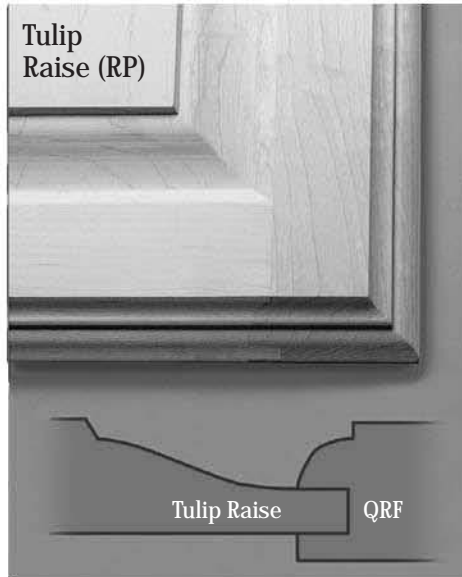

Slab Drawer Front
Red Oak

(QRF) FPDF Drawer Front
Flat Panel Hard Maple

(QRF) RPDF Drawer Front
Sloop Raise Cherry

(QRF) RP44 Colo. T&B 2P DCR
Sloop Raise Mahogany

(QRF) RP40 Colonial 3P Mull Bulkhead
Sloop Raise Red oak

Panel and Edge Options

Quarter Round Frame (QRF)

Shaker Frame (SKF)

Lip Edges Requires 1/2" Add-on to Opening Size

Overlay Edges Use 1/2", 3/4" or 1" Add-on to Opening Size

Panel Groove Options

Finger Pull Edges Add-on varies according to Hinge used