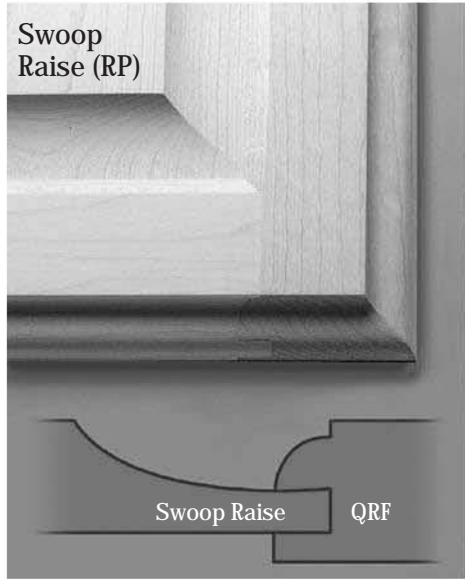

Panel and Edge Options

Quarter Round Frame (QRF)

Shaker Frame (SKF)

Lip Edges Requires 1/2" Add-on to Opening Size

Overlay Edges Use 1/2", 3/4" or 1" Add-on to Opening Size

Panel Groove Options

Finger Pull Edges Add-on varies according to Hinge used