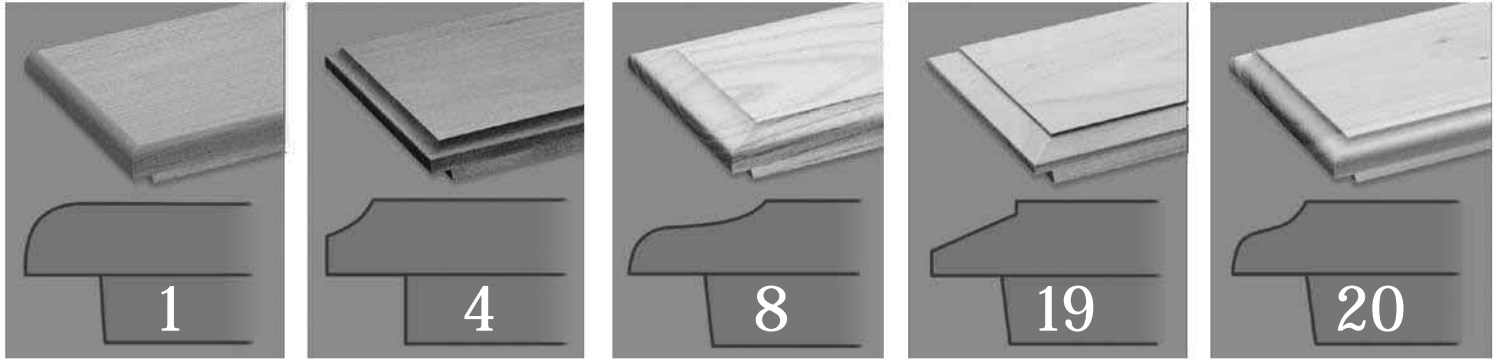

Panel and Edge Options

Quarter Round Frame (QRF)

Shaker Frame (SKF)

Lip Edges Requires 1/2" Add-on to Opening Size

Overlay Edges Use 1/2", 3/4" or 1" Add-on to Opening Size

Panel Groove Options

Finger Pull Edges Add-on varies according to Hinge used