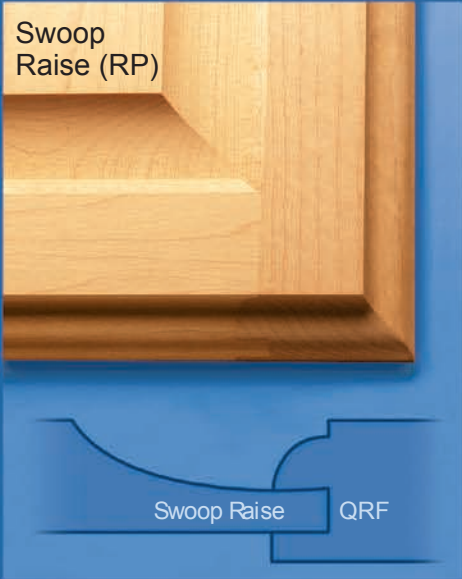

QRF-RP40 Colonial 3P Mull Bulkhead
Swoop Raise Red oak

Panel and Edge Options

Quarter Round Frame (QRF)

Shaker Frame (SKF)

Lip Edges Requires 1/2" Add-on to Opening Size

Overlay Edges Use 1/2", 3/4" or 1" Add-on to Opening Size