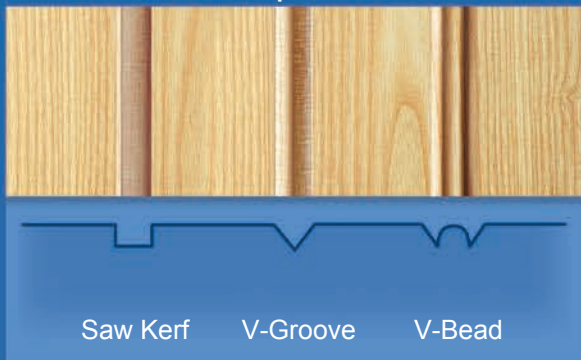

QRF-RP40 Colonial 3P Mull Bulkhead
Swoop Raise Red oak

Panel and Edge Options

Quarter Round Frame (QRF)

Shaker Frame (SKF)

Lip Edges Requires 1/2" Add-on to Opening Size

Overlay Edges Use 1/2", 3/4" or 1" Add-on to Opening Size

Panel Groove Options

Finger Pull Edges

Add-on varies according to Hinge used

Hutchinson *Products*

Hutchinson Products Company manufactures custom cabinet doors, cabinet bulkheads and cabinet drawer fronts. Established in 1956, "HPC" has built a market area of 26 states, mostly in the southern half of the USA, with an active base of approximately 1,000 quality-oriented customers.