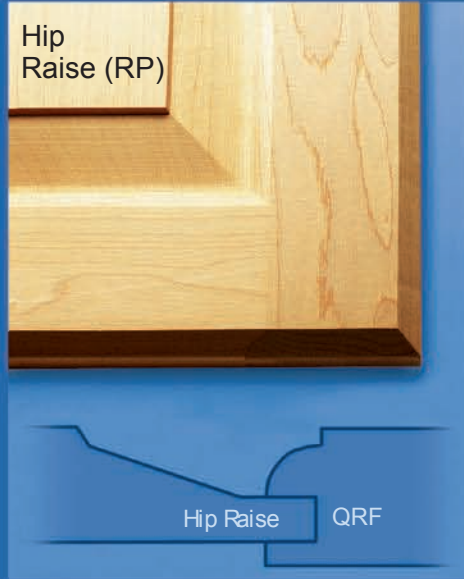

QRF-RP40 Colonial 3P Mull Bulkhead
Swoop Raise Red oak

Panel and Edge Options

Quarter Round Frame (QRF)

Shaker Frame (SKF)

Lip Edges Requires 1/2" Add-on to Opening Size

Overlay Edges Use 1/2", 3/4" or 1" Add-on to Opening Size