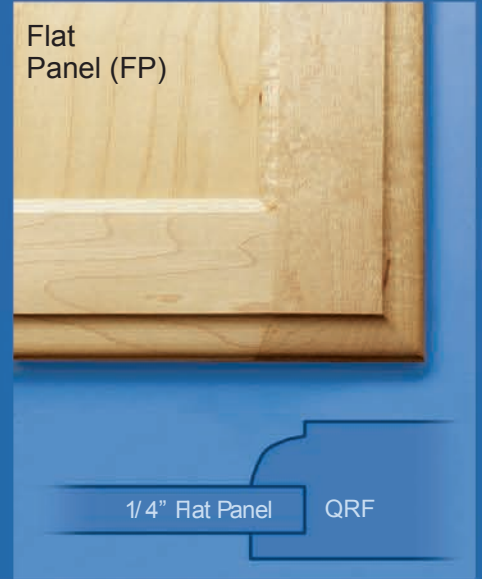

QRF-RP40 Colonial 3P Mull Bulkhead
Swoop Raise Red oak

Panel and Edge Options

Quarter Round Frame (QRF)

Shaker Frame (SKF)

Lip Edges Requires 1/2" Add-on to Opening Size

Overlay Edges Use 1/2", 3/4" or 1" Add-on to Opening Size