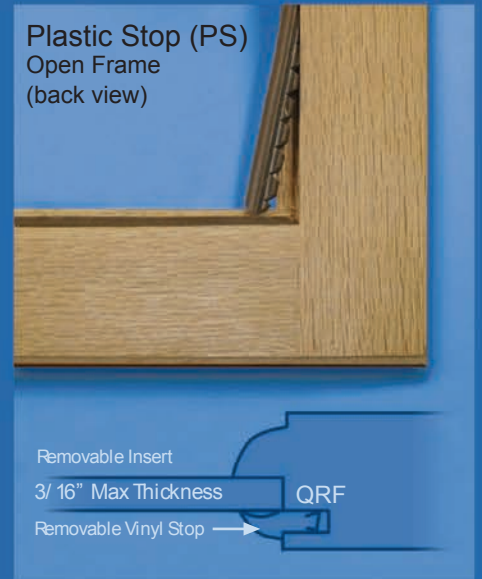

QRF-RP40 Colonial 3P Mull Bulkhead
Swoop Raise Red oak

Panel and Edge Options

Quarter Round Frame (QRF)

Shaker Frame (SKF)

Lip Edges Requires 1/2" Add-on to Opening Size

Overlay Edges Use 1/2", 3/4" or 1" Add-on to Opening Size